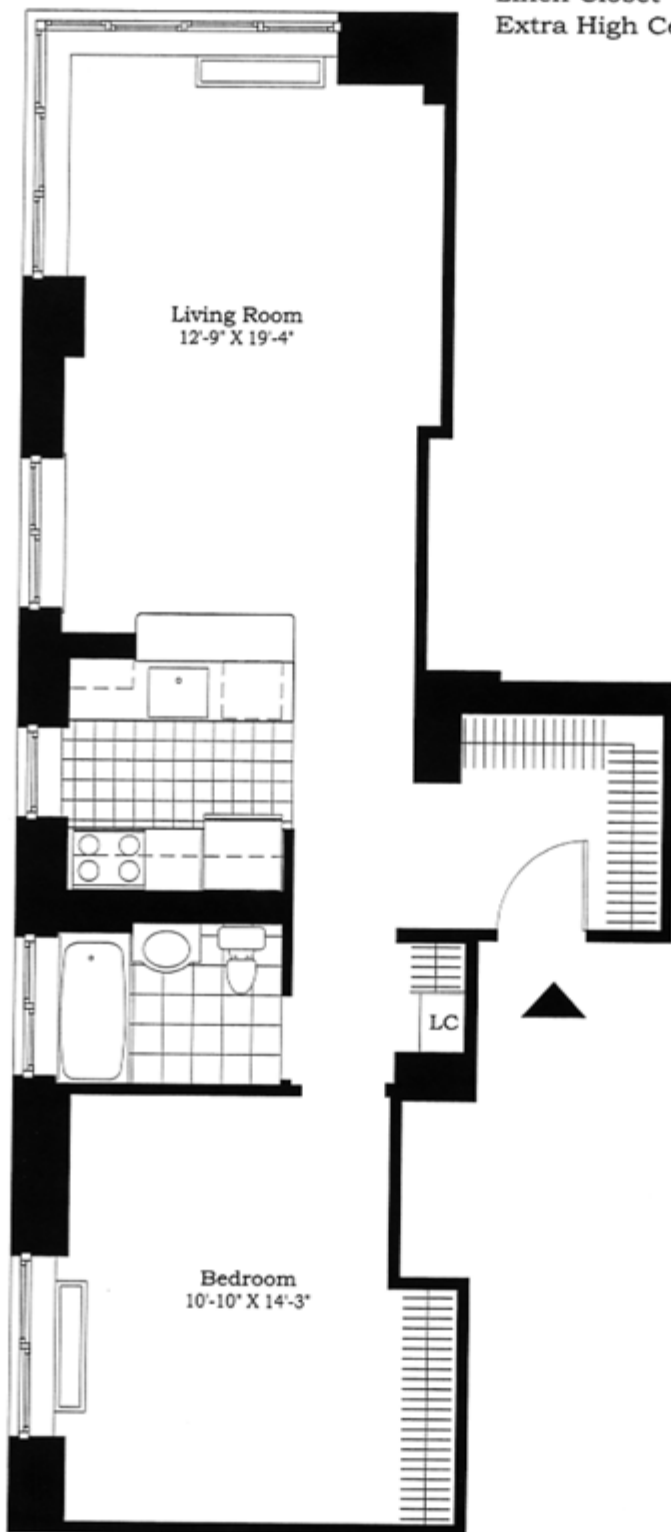

Residence L Floors 4 thru 9

CARNEGIE HILL PLACE

1500 Lexington

- 1 Bedroom
- East & North Exposures
- Corner Living Room with
Floor to Ceiling Window Walls
- Windowed Open Loft Kitchen
- Windowed Bath
- Linen Closet
- Extra High Ceilings at 9th Floor

Leasing Center
212-348-0500
www.carnegiehillplace.com

All dimensions are approximate and subject
to construction variances and tolerances.