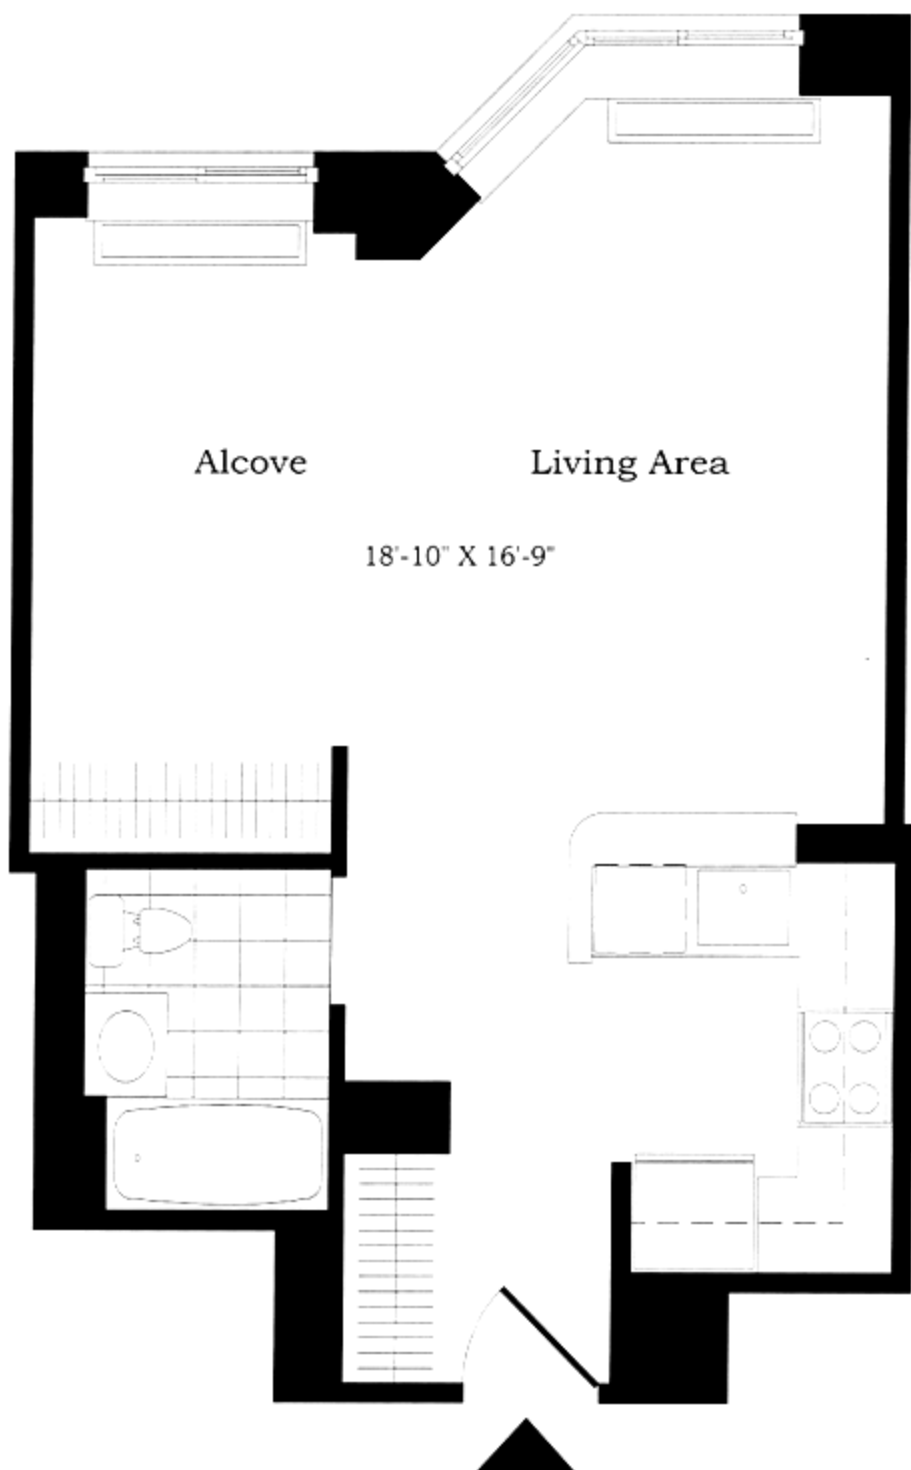

Residence C Floor 7 thru 12

CARNEGIE  
HILL PLACE

1501 Lexington

Studio  
West Exposure  
Bay Window  
Open Loft Kitchen  
Extra High Ceilings at 12th Floor

Leasing Center  
212-348-0500  
[www.carnegiehillplace.com](http://www.carnegiehillplace.com)

All dimensions are approximate and subject  
to construction variances and tolerances.